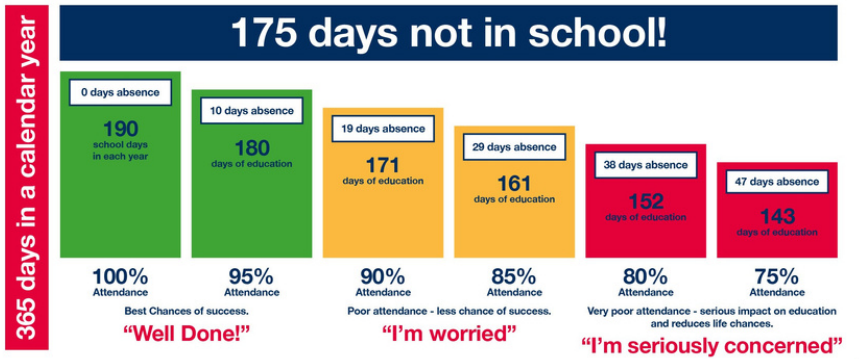

Rota Kids Christmas Fayre
Total amount raised...£518!!
The children and staff will be thinking about what to spend the money on in the new year.
Thank you to everyone for your support.